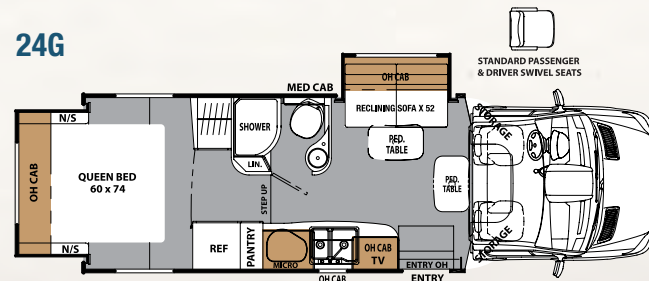

Standard entertainment package features a power wing jack antenna with a 12 volt LCD TV on swing arm for optimal viewing and 12 volt DVD/CD stereo with speakers and subwoofer to enjoy movies and music whether traveling or RVing.

Modern kitchen with 3-way refrigerator, 2-burner cooktop with glass cover, convection oven together with high pressure laminate countertops, metal faucet with pullout sprayer and recessed composite sink.

Sirius satellite available with the AM/FM/CD radio with built-in backup camera These great features keep you aware of your surroundings and make parking a breeze.

Power roof vent with day/night shade to enjoy fresh air at the push of a button.

Day/night roller shades Easy to use, rattle-free, heavy duty roller shades provide light blocking and light filtering.

Island queen bed at the push of a button — (24G) is 60" wide and provides the comfort and convenience of a rear queen island in a motorhome under 25ft. 24J model includes an 80" long bed providing ample sleeping and comfort.

3-way refrigerator for the most efficient use of power while you RV.

Smart design bathroom features fully functioning shower and maximum storage without sacrificing valuable living space.

Standard sofa (24G) also has dual foot rest recliners for relaxing at the end of a day's travel.

Swivel seats are standard on both the driver and passenger seats for added seating when parked.

LED ceiling lighting throughout for long life and efficient use of battery power.