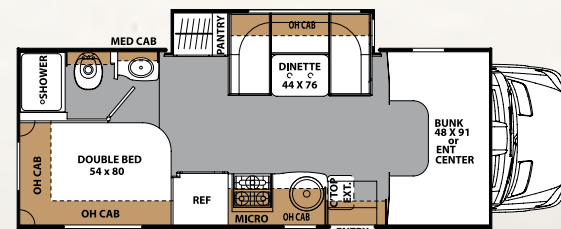

Cabover bunk is 48"x91" making it comfortable for slumber and extra storage space when not in use, including a child safety net and ladder.

2150LE

Optional Seating

2150 LE

2150LE

STANDARD

WARRANTY

Motorhome - 12 mo./
12,000 mile limited warranty
Mercedes-Benz® Freightliner Chassis -
36 mo./36,000 mile
bumper-to-bumper warranty
Mercedes-Benz® Freightliner Powertrain -
60 mo./100,000 mile warranty
Travel Easy Roadside Assistance