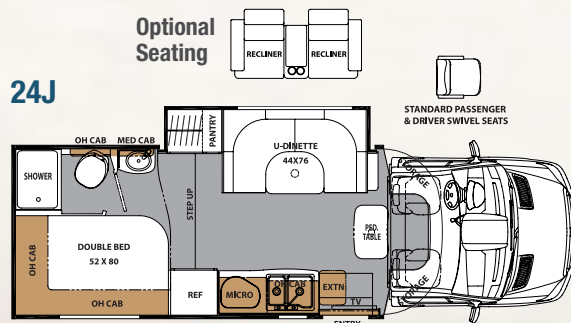

Standard entertainment package features a power wing jack antenna with a 12 volt LCD TV on swing arm for optimal viewing and 12 volt DVD/CD stereo with speakers and subwoofer to enjoy movies and music whether traveling or RVing.

Modern kitchen with 3-way refrigerator, 2-burner cooktop with glass cover, convection oven together with high pressure laminate countertops, metal faucet with pullout sprayer and recessed composite sink.

Sirius satellite available with the AM/FM/CD radio with built-in backup camera These great features keep you aware of your surroundings and make parking a breeze.

Power roof vent with day/night shade to enjoy fresh air at the push of a button.

Day/night roller shades Easy to use, rattle-free, heavy duty roller shades provide light blocking and light filtering.

Island queen bed at the push of a button — (24G) is 60" wide and provides the comfort and convenience of a rear queen island in a motorhome under 25ft. 24J model includes an 80" long bed providing ample sleeping and comfort.

3-way refrigerator for the most efficient use of power while you RV.

Smart design bathroom features fully functioning shower and maximum storage without sacrificing valuable living space.

Standard sofa (24G) also has dual foot rest recliners for relaxing at the end of a day's travel.

Swivel seats are standard on both the driver and passenger seats for added seating when parked.

LED ceiling lighting throughout for long life and efficient use of battery power.