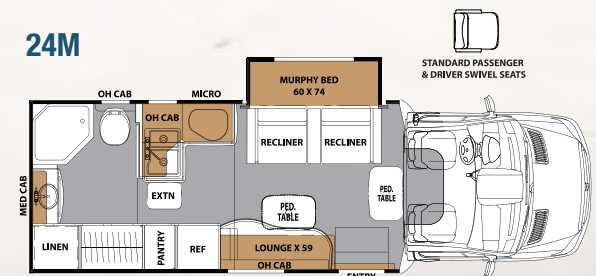

Standard entertainment package features a power wing jack antenna with a 12 volt LCD TV on swing arm for optimal viewing and 12 volt DVD/CD stereo with speakers and subwoofer to enjoy movies and music whether traveling or RVing.

Modern kitchen with 3-way refrigerator, 2-burner cooktop with glass cover, convection oven together with high pressure laminate countertops, metal faucet with pullout sprayer and recessed composite sink.

Sirius satellite available with the AM/FM/CD radio with built-in backup camera These great features keep you aware of your surroundings and make parking a breeze.

Power roof vent with day/night shade to enjoy fresh air at the push of a button.

Day/night roller shades Easy to use, rattle-free, heavy duty roller shades provide light blocking and light filtering.

Island queen bed at the push of a button — (24G) is 60" wide and provides the comfort and convenience of a rear queen island in a motorhome under 25ft. 24J model includes an 80" long bed providing ample sleeping and comfort.

3-way refrigerator for the most efficient use of power while you RV.

Smart design bathroom features fully functioning shower and maximum storage without sacrificing valuable living space.

Standard sofa (24G) also has dual foot rest recliners for relaxing at the end of a day's travel.

Swivel seats are standard on both the driver and passenger seats for added seating when parked.

LED ceiling lighting throughout for long life and efficient use of battery power.